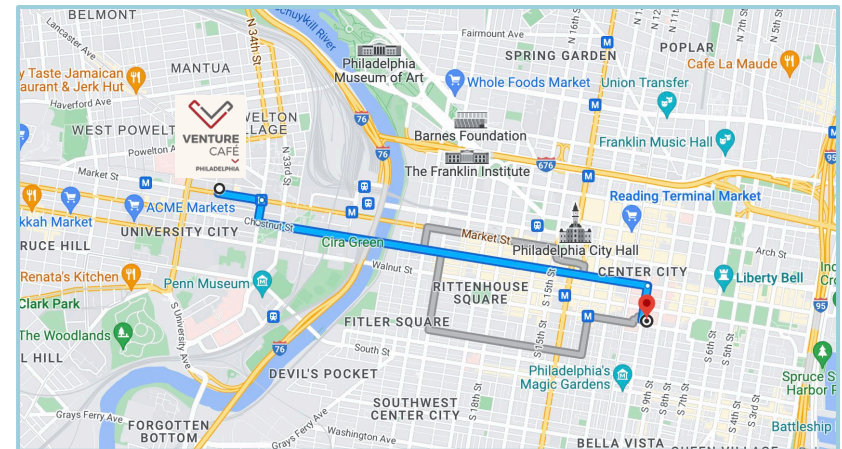

Overview

When? Thursday,
March 7th, 6-8
pm

Where? Venture
Café at University
City Science Center

Cash prizes!

**Free snacks &
beverage tickets**

JCLS Science Slam

The venue: Venture Café

- At University City Science Center
- Address: 3675 Market St, 3rd floor
- Website: <https://sciencecenter.org/programs/venture-cafe>
- **Thursday gatherings (4-8 pm):** weekly, free gatherings to connect with makers, doers and thought leaders across the region.